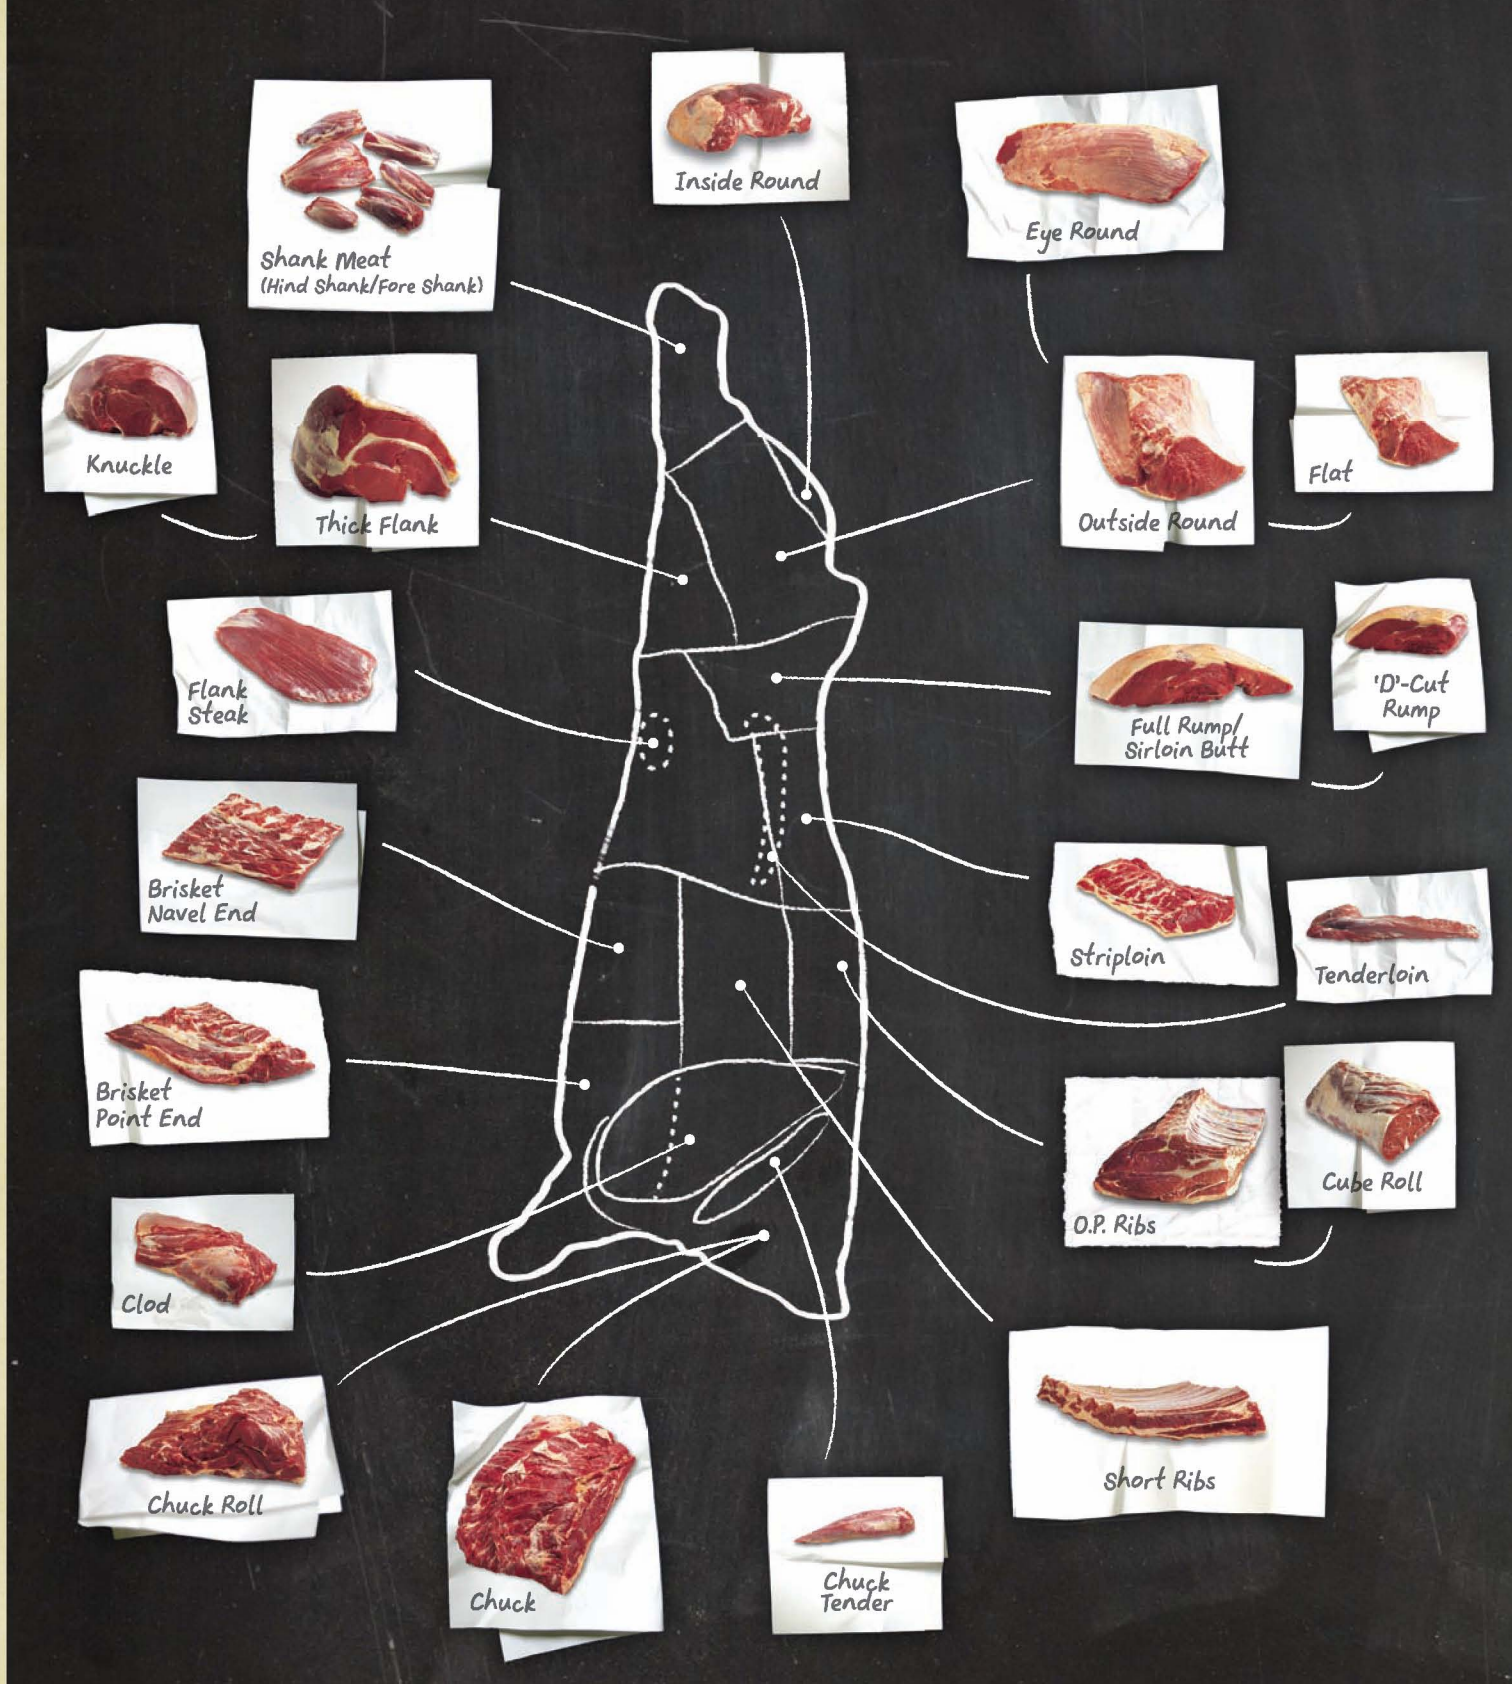

NEW ZEALAND BEEF

100% MADE OF NEW ZEALAND

www.silverfernfarms.co.nz

LUITEN FOOD

Luiten Food
Klaverblad 11
2266 JK Stompwijk
The Netherlands

Tel: +31 71 580 8020
Fax: +31 71 580 1398
Email: sales@luitenfood.com
Web: www.luitenfood.com